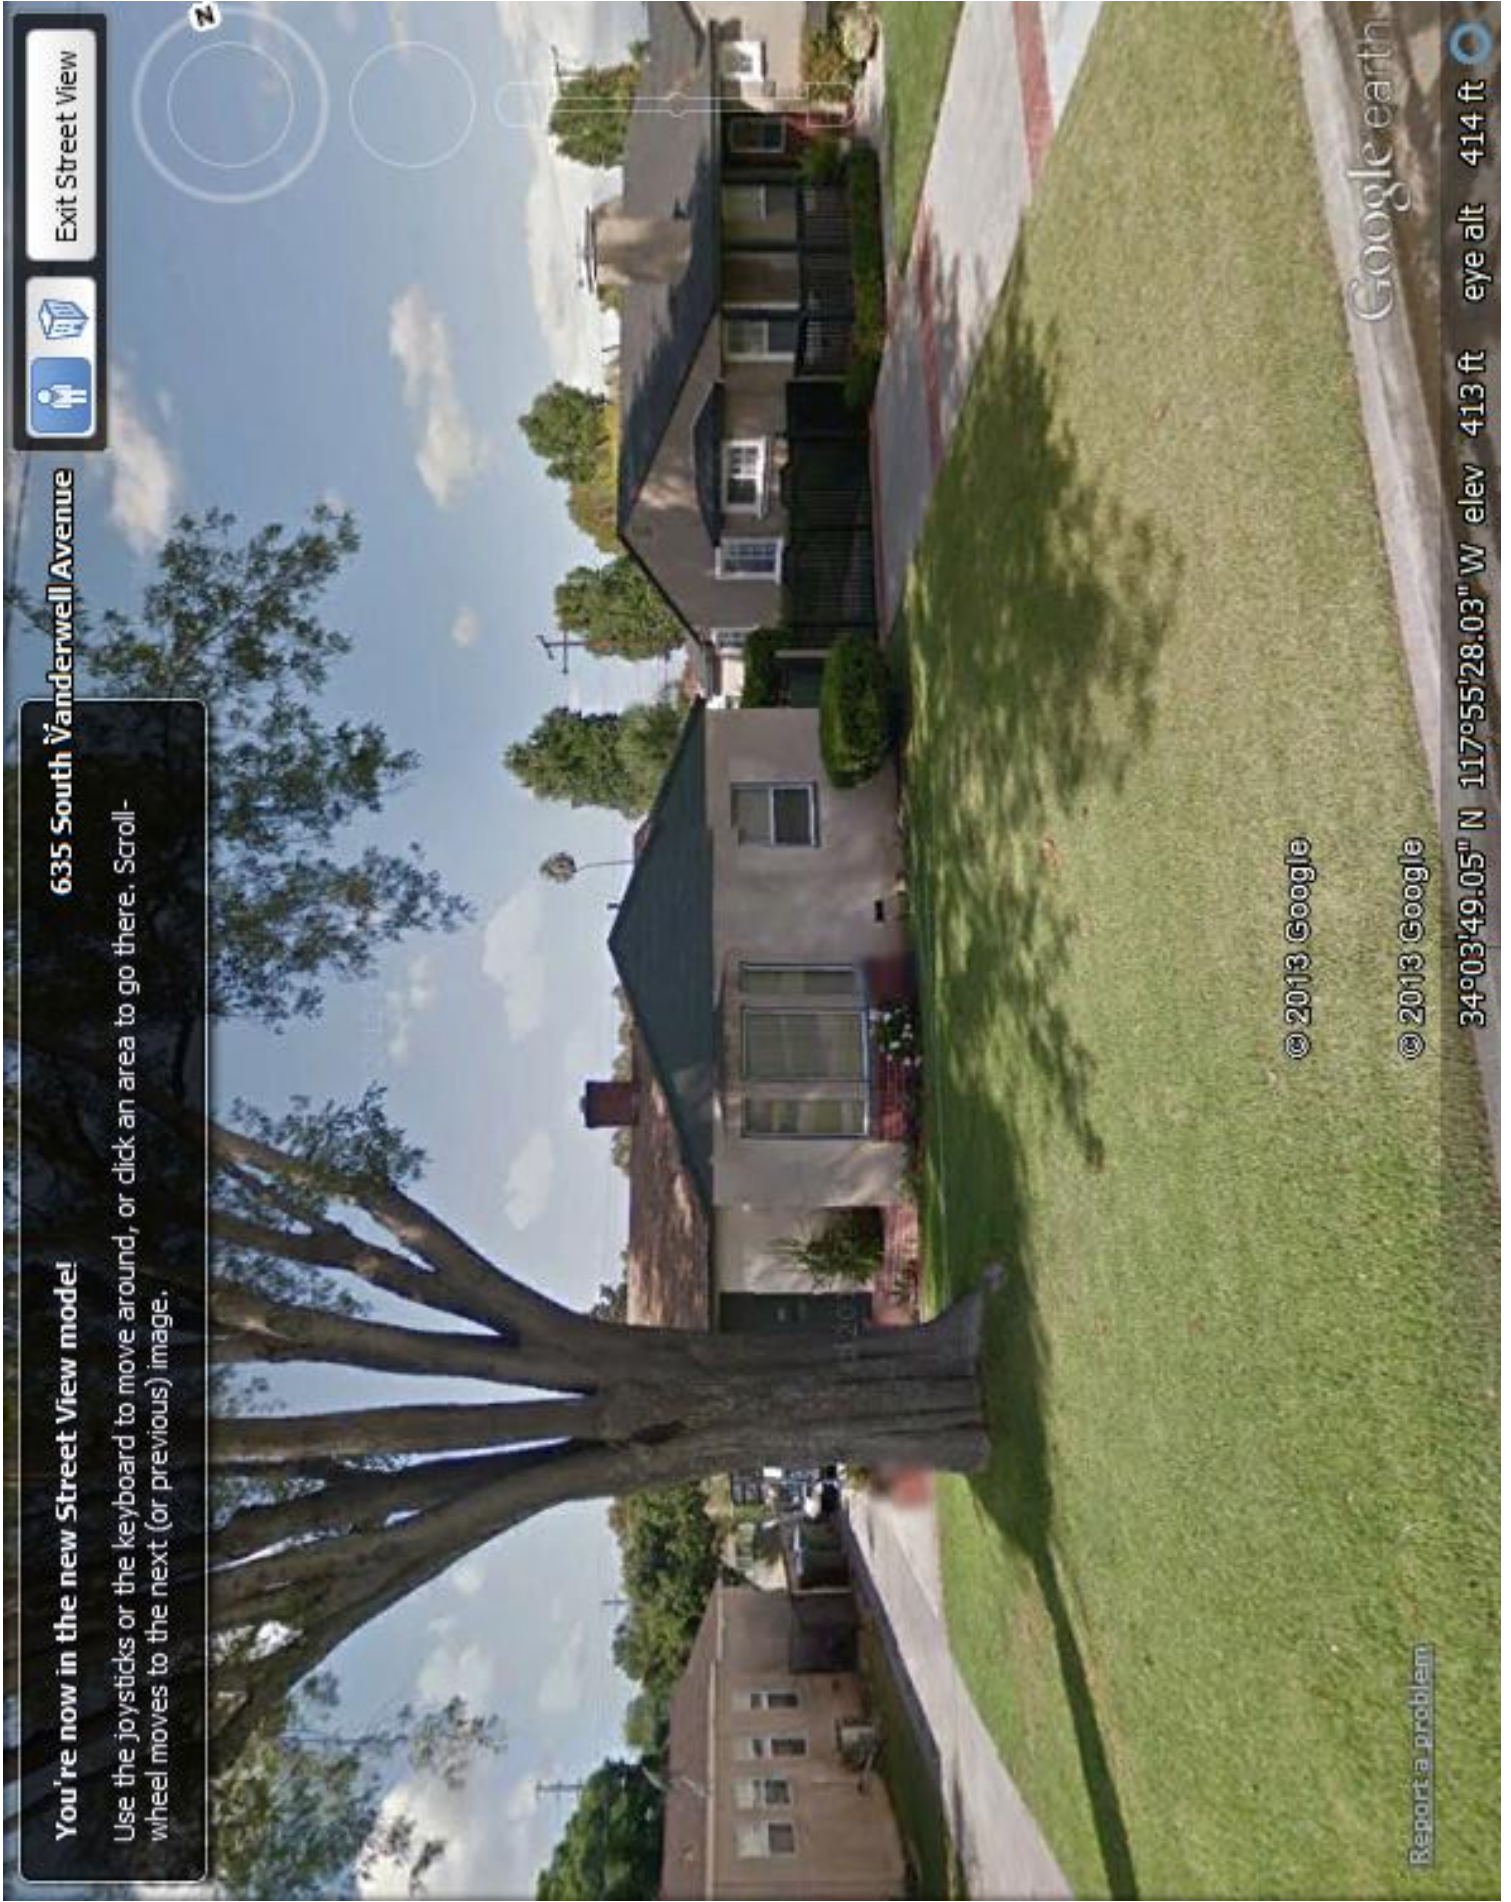

EXHIBIT G

You're now in the new Street View model!

Use the joysticks or the keyboard to move around, or click an area to go there. Scroll-wheel moves to the next (or previous) image.

635 South Vanderwell Avenue

Exit Street View

© 2013 Google

© 2013 Google

34°03'49.05" N 117°55'28.03" W elev 413 ft eye alt 414 ft

[Report a problem](#)

Google earth

← **631-635 S Vanderwell Ave**
West Covina, CA 91790 -- approximate address

← **635-641 S Vanderwell Ave**
West Covina, CA 91790 -- approximate address